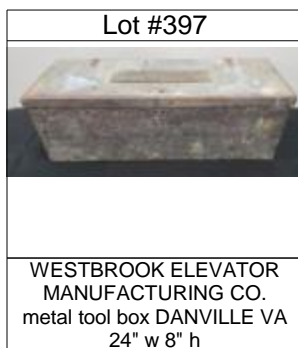

Mid-century wooden DAGGER canoe paddle 82"

GRIND MASTER COMMERCIAL COFFEE GRINDER 7 1/4" w 26" h

Neon French IMPORTED AMSTEL LIGHT bar sign 24" w 17 1/2" h

WESTBROOK ELEVATOR MANUFACTURING CO. metal tool box DANVILLE VA 24" w 8" h