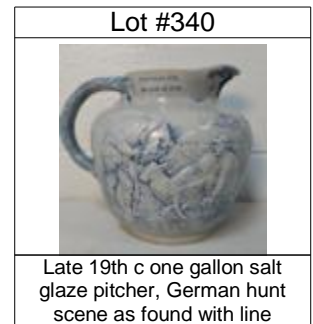

Auction Catalogue

By Lot Number

Auction Date:	04/18/2026 09:00 AM To 04/18/2026 04:00 PM
Auction Location:	Live Multi-Estate Spring Auction - 300 Court St, Victoria Va