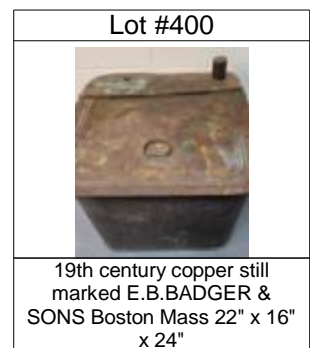

19th century copper still marked E.B.BADGER & SONS Boston Mass 22" x 16" x 24"