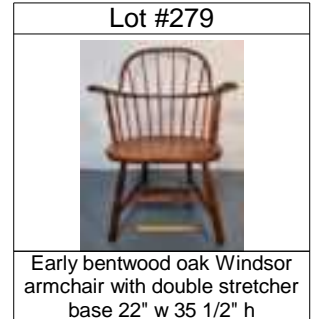

Auction Catalogue

By Lot Number

Auction Date:	04/26/2025 09:00 AM To 04/26/2025 04:00 PM
Auction Location:	Important Live Cataloged Spring Auction - 300 Court St. Victoria, Va