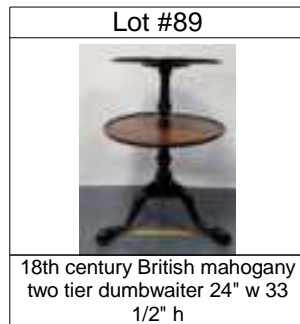

Two 19th century country primitive farm gathering baskets 14" w & 9" w

Lot #83

19th c. original surface Shaker ladder-back rocking chair marked 4, 22" w

Auction Catalogue

By Lot Number

Auction Date:	04/26/2025 09:00 AM To 04/26/2025 04:00 PM
Auction Location:	Important Live Cataloged Spring Auction - 300 Court St. Victoria, Va