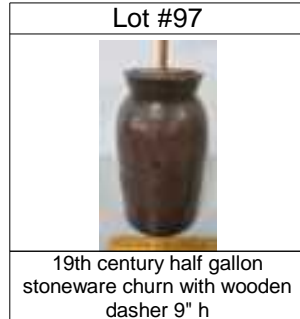

Auction Catalogue

By Lot Number

Auction Date:	04/26/2025 09:00 AM To 04/26/2025 04:00 PM
Auction Location:	Important Live Cataloged Spring Auction - 300 Court St. Victoria, Va