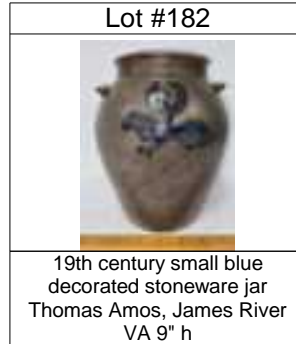

Auction Catalogue

By Lot Number

Auction Date:	04/26/2025 09:00 AM To 04/26/2025 04:00 PM
Auction Location:	Important Live Cataloged Spring Auction - 300 Court St. Victoria, Va