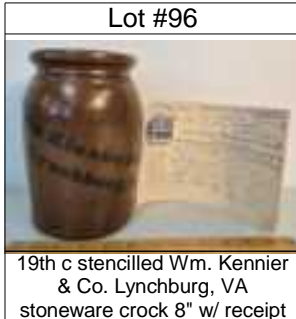

Auction Catalogue

By Lot Number

Auction Date:	04/26/2025 09:00 AM To 04/26/2025 04:00 PM
Auction Location:	Important Live Cataloged Spring Auction - 300 Court St. Victoria, Va