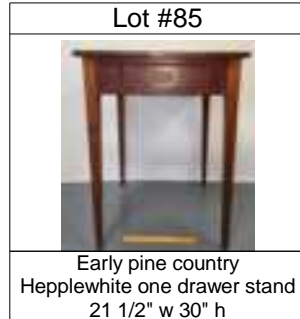

Two 19th century country primitive farm gathering baskets 14" w & 9" w

Lot #83

19th c. original surface Shaker ladder-back rocking chair marked 4, 22" w

Auction Catalogue

By Lot Number

Auction Date:	04/26/2025 09:00 AM To 04/26/2025 04:00 PM
Auction Location:	Important Live Cataloged Spring Auction - 300 Court St. Victoria, Va