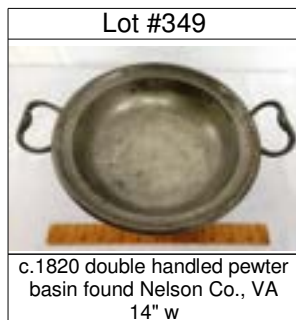

Auction Catalogue

By Lot Number

Auction Date:	01/07/2023 08:45 AM To 01/07/2023 04:30 PM
Auction Location:	Live Cataloged New Year's Auction - 1421 Sixth St Victoria, Va