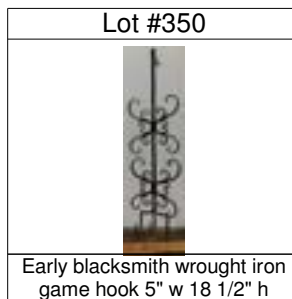

Auction Catalogue

By Lot Number

Auction Date:	01/07/2023 08:45 AM To 01/07/2023 04:30 PM
Auction Location:	Live Cataloged New Year's Auction - 1421 Sixth St Victoria, Va