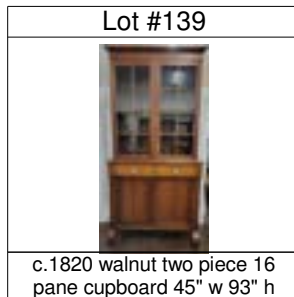

Auction Catalogue

By Lot Number

Auction Date:	01/07/2023 08:45 AM To 01/07/2023 04:30 PM
Auction Location:	Live Cataloged New Year's Auction - 1421 Sixth St Victoria, Va