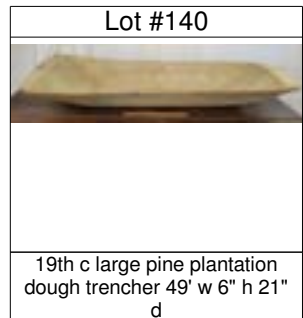

Auction Catalogue

By Lot Number

Auction Date:	01/07/2023 08:45 AM To 01/07/2023 04:30 PM
Auction Location:	Live Cataloged New Year's Auction - 1421 Sixth St Victoria, Va