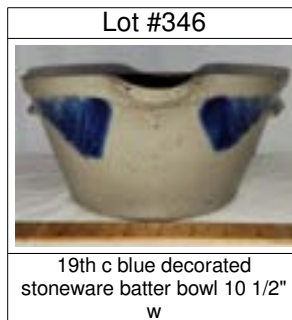

Auction Catalogue

By Lot Number

Auction Date:	01/07/2023 08:45 AM To 01/07/2023 04:30 PM
Auction Location:	Live Cataloged New Year's Auction - 1421 Sixth St Victoria, Va